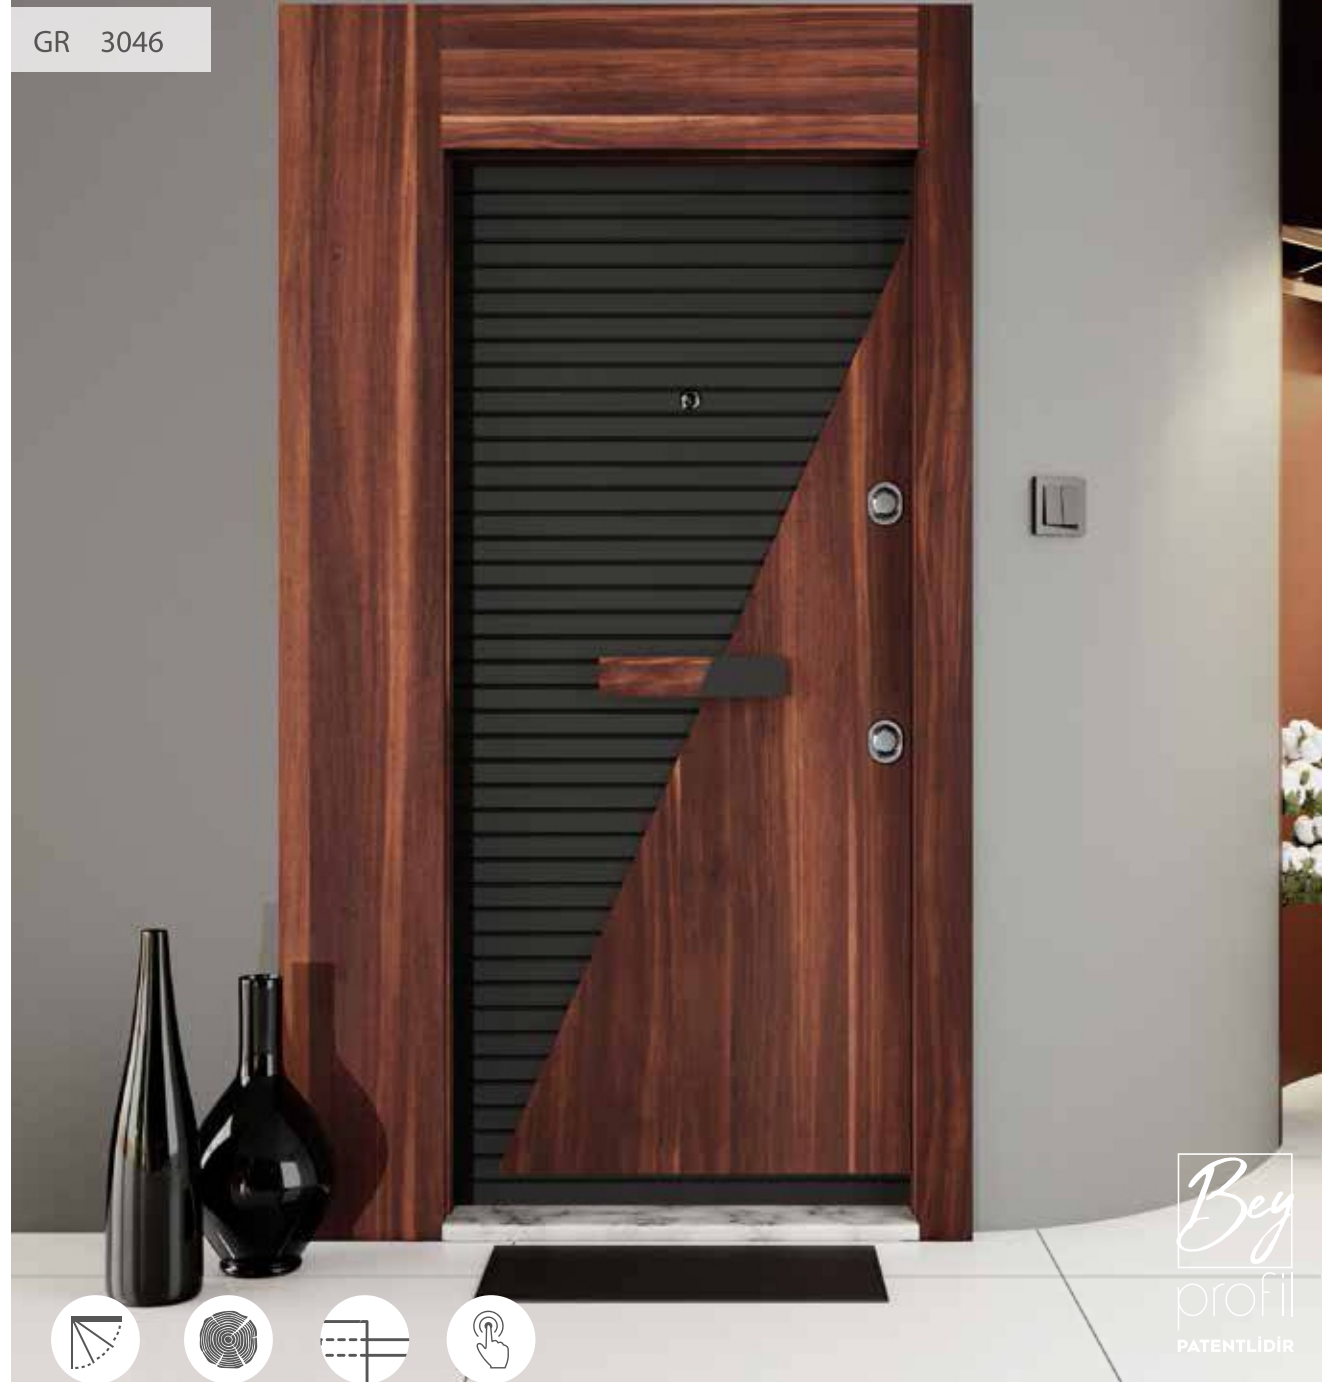

GR 3046

Soft Closing

Matte PVC Coating PDF

Fully Opening

Tip-On

Bey
profil
PATENTLİDİR