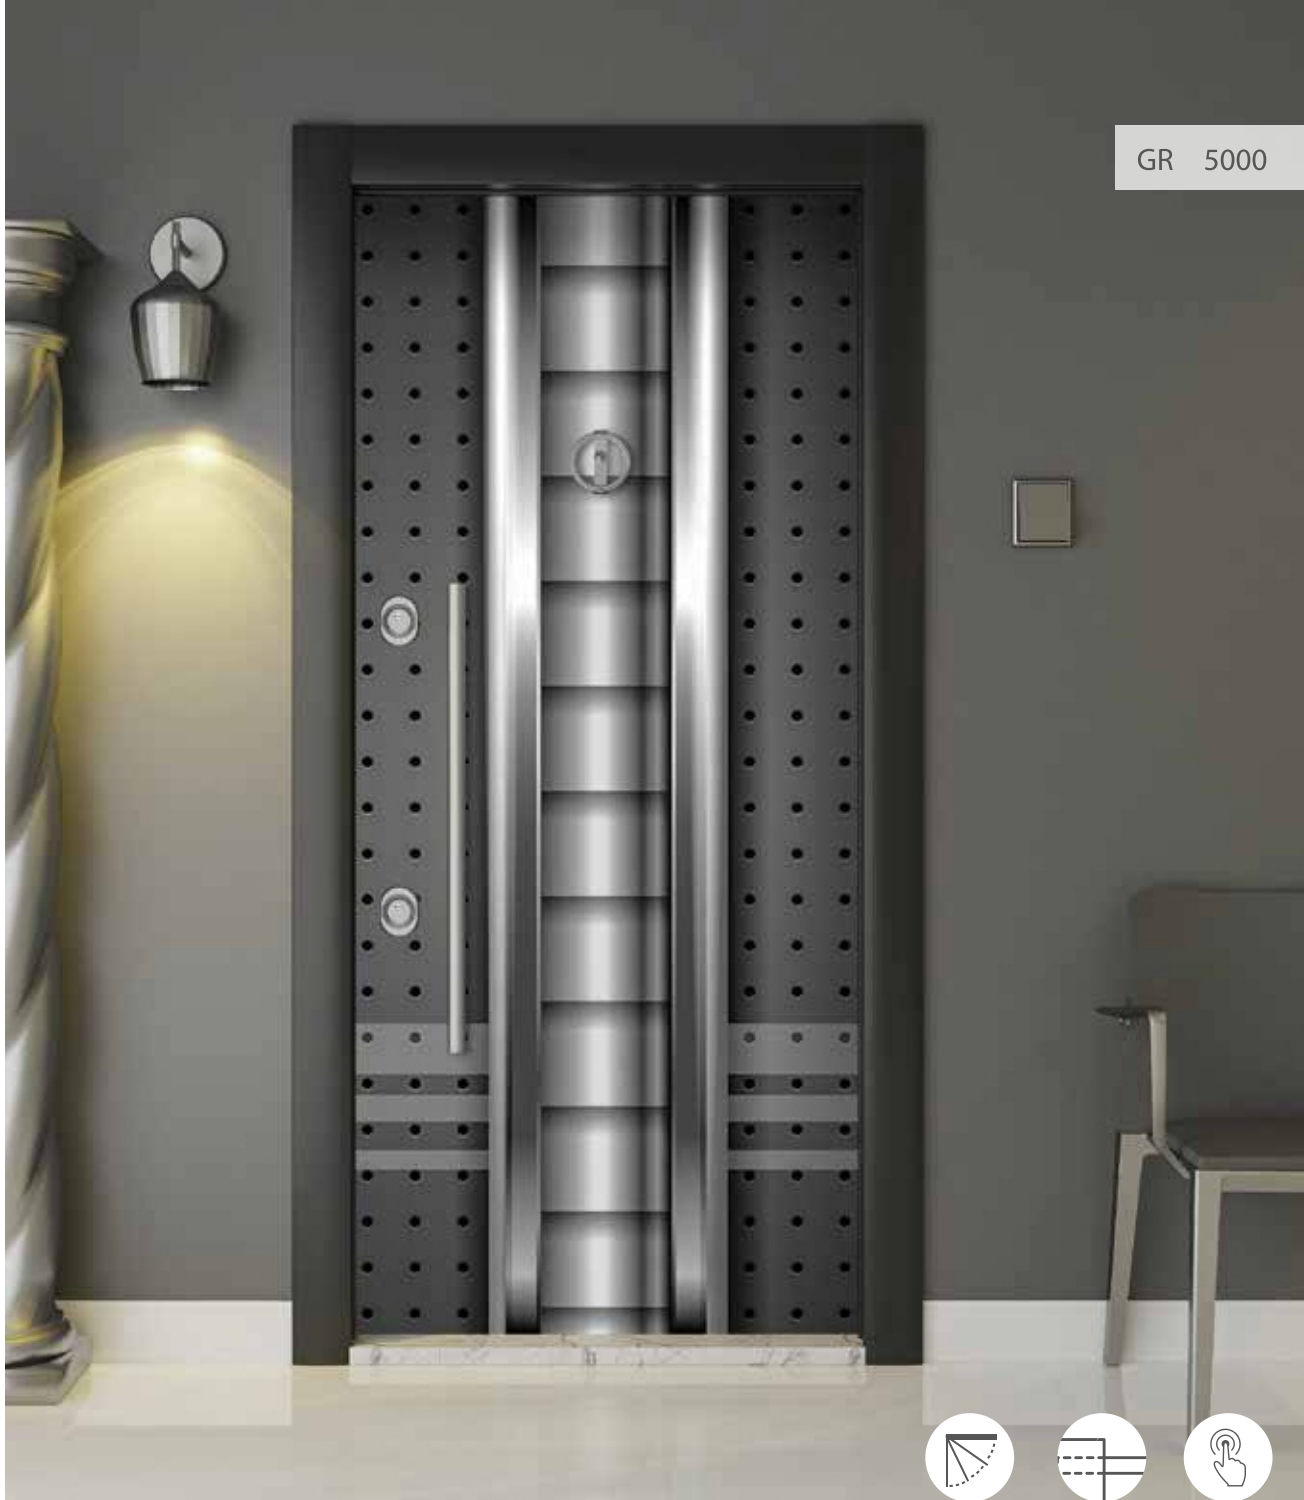

GR 5000

ULTRALAMDOORS

Soft Closing

Fully Opening

Tip-On