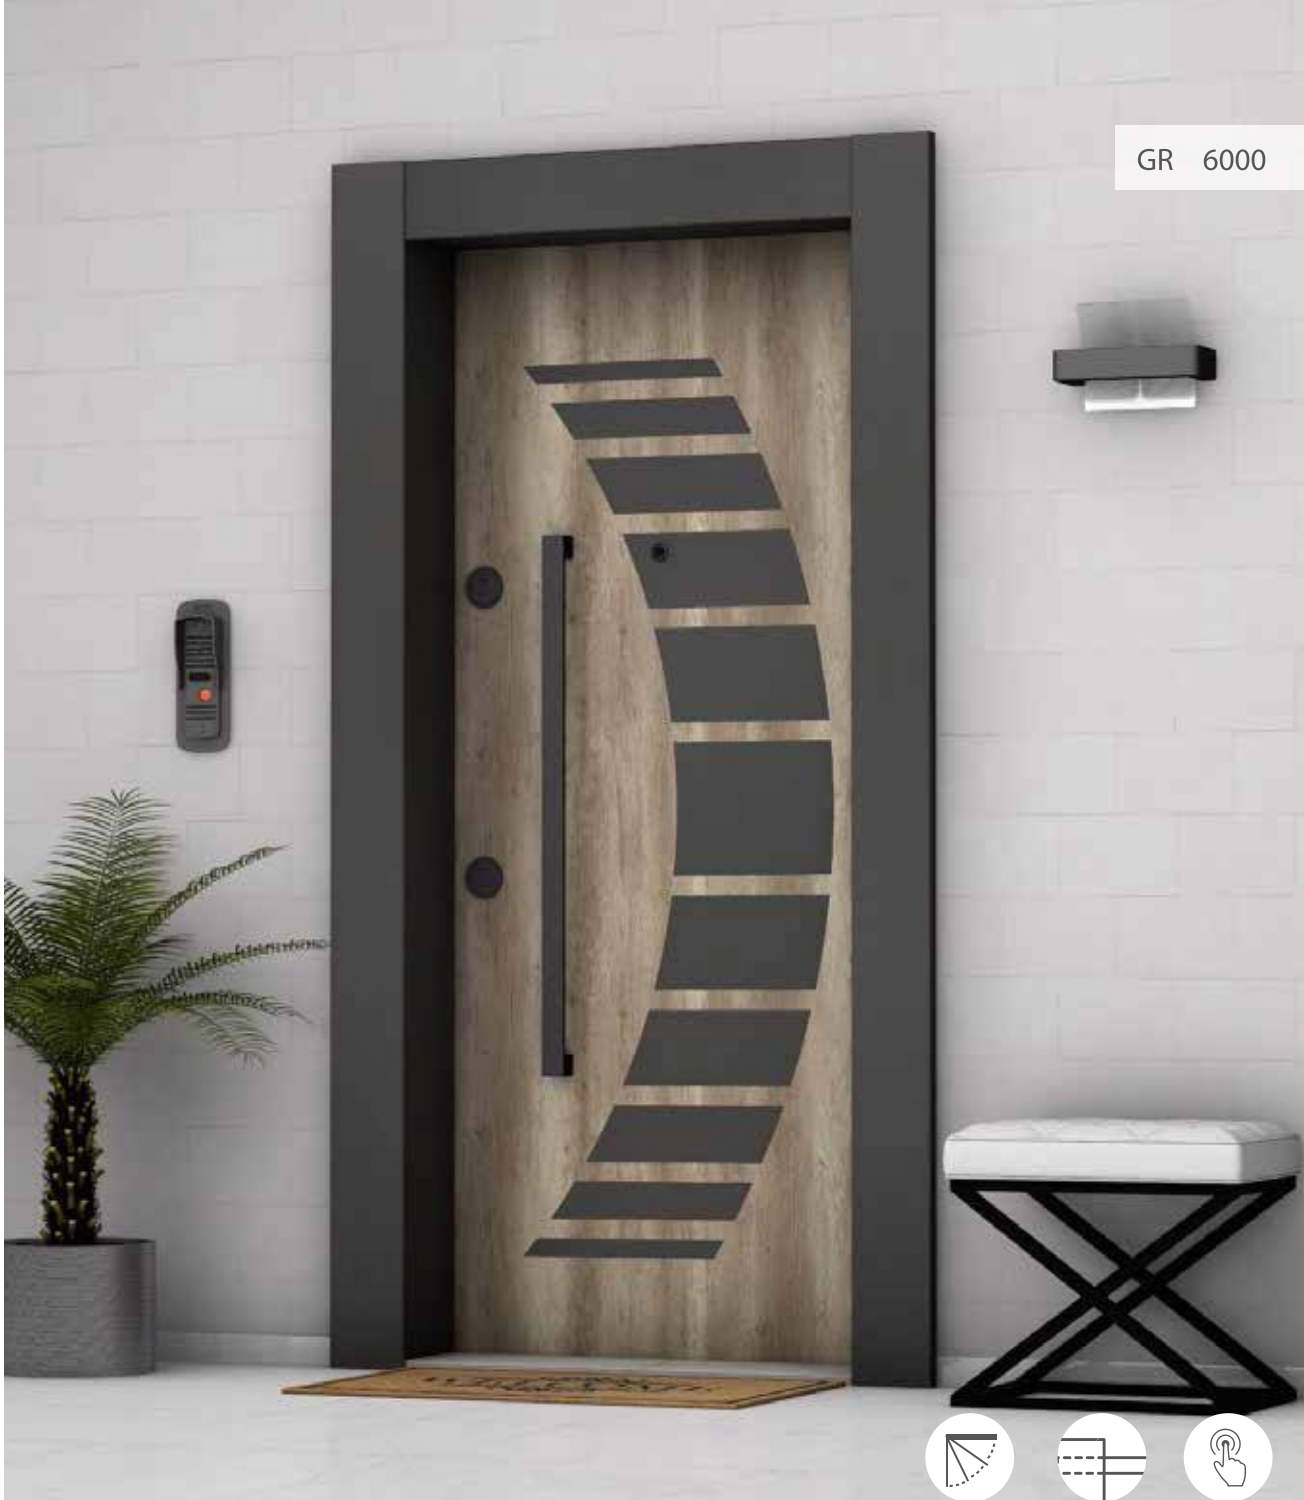

GR 5039

Soft Closing

Fully Opening

Tip-On

YOU'LL FEEL YOUR POWER!

GRAND ÇELİKKAPI

Laminox □SERIES

GR 6000