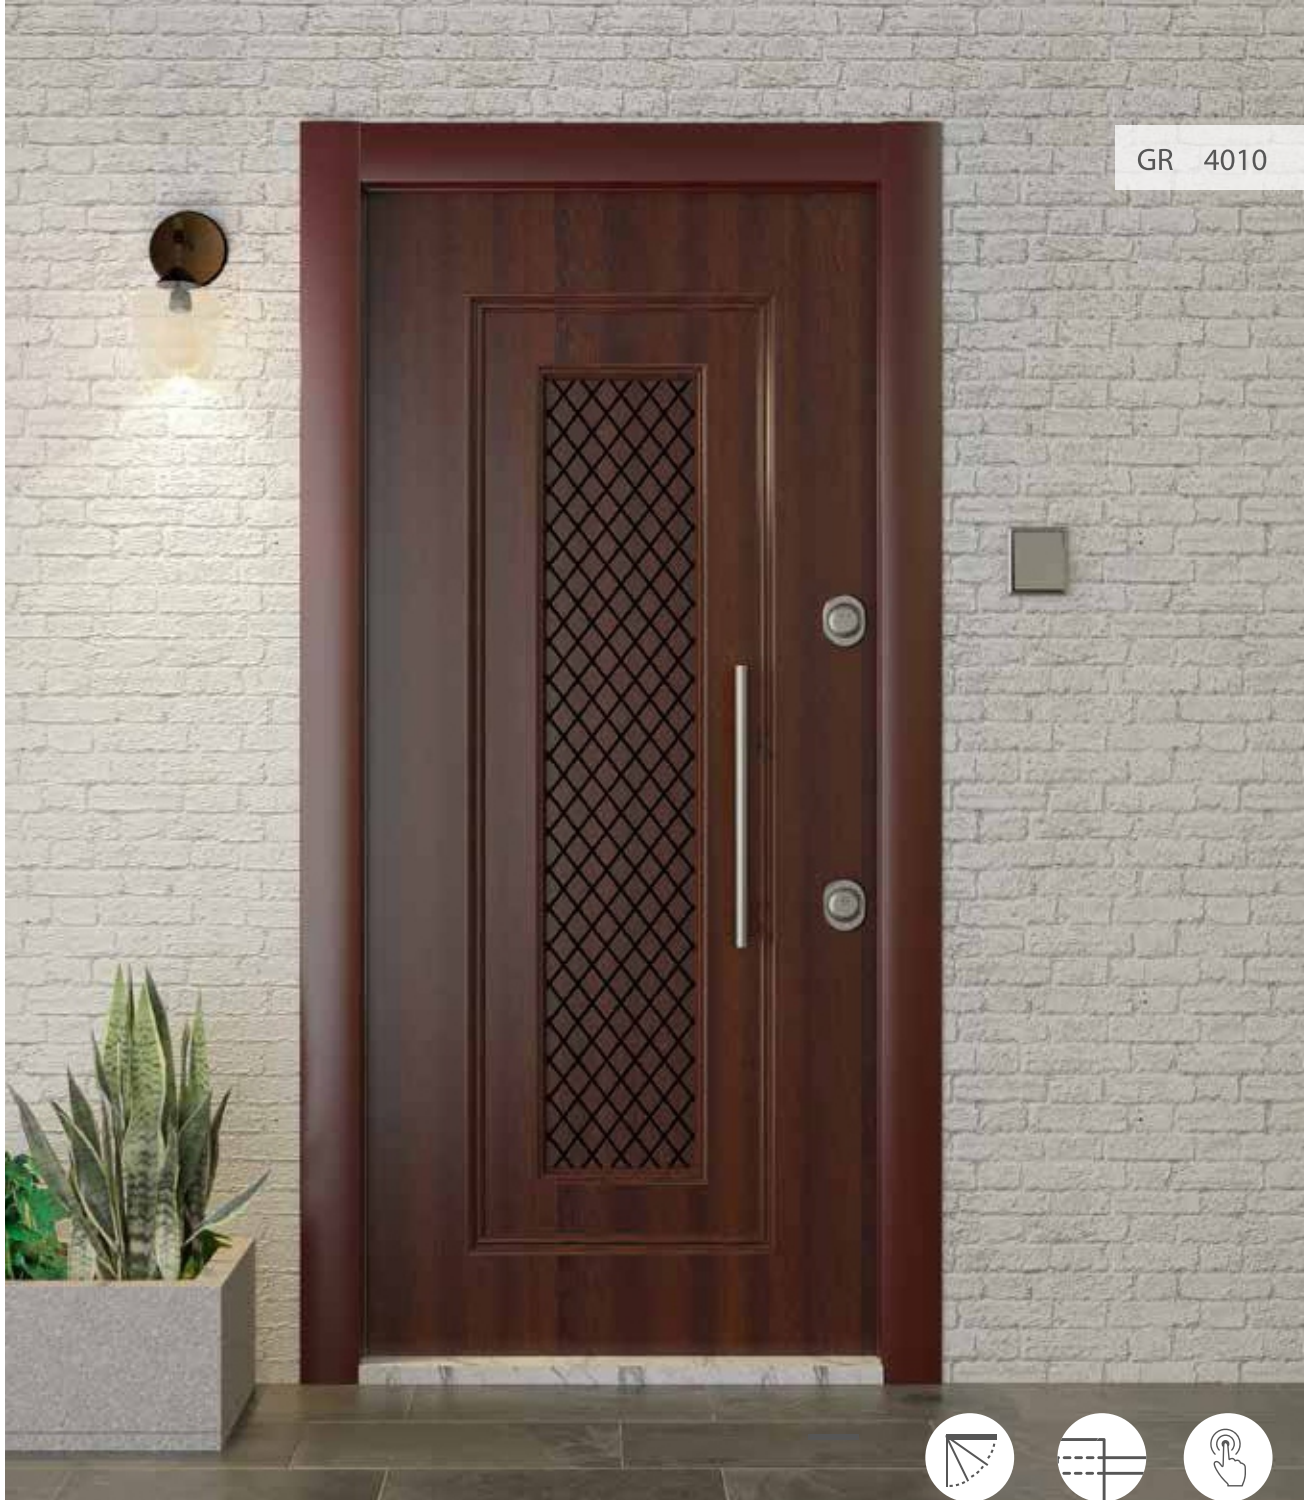

GR 4010

ELITE RUSTIC SERIES

GR 4011

GR 4012

GR 4013

Soft Closing

Fully Opening

Tip-On