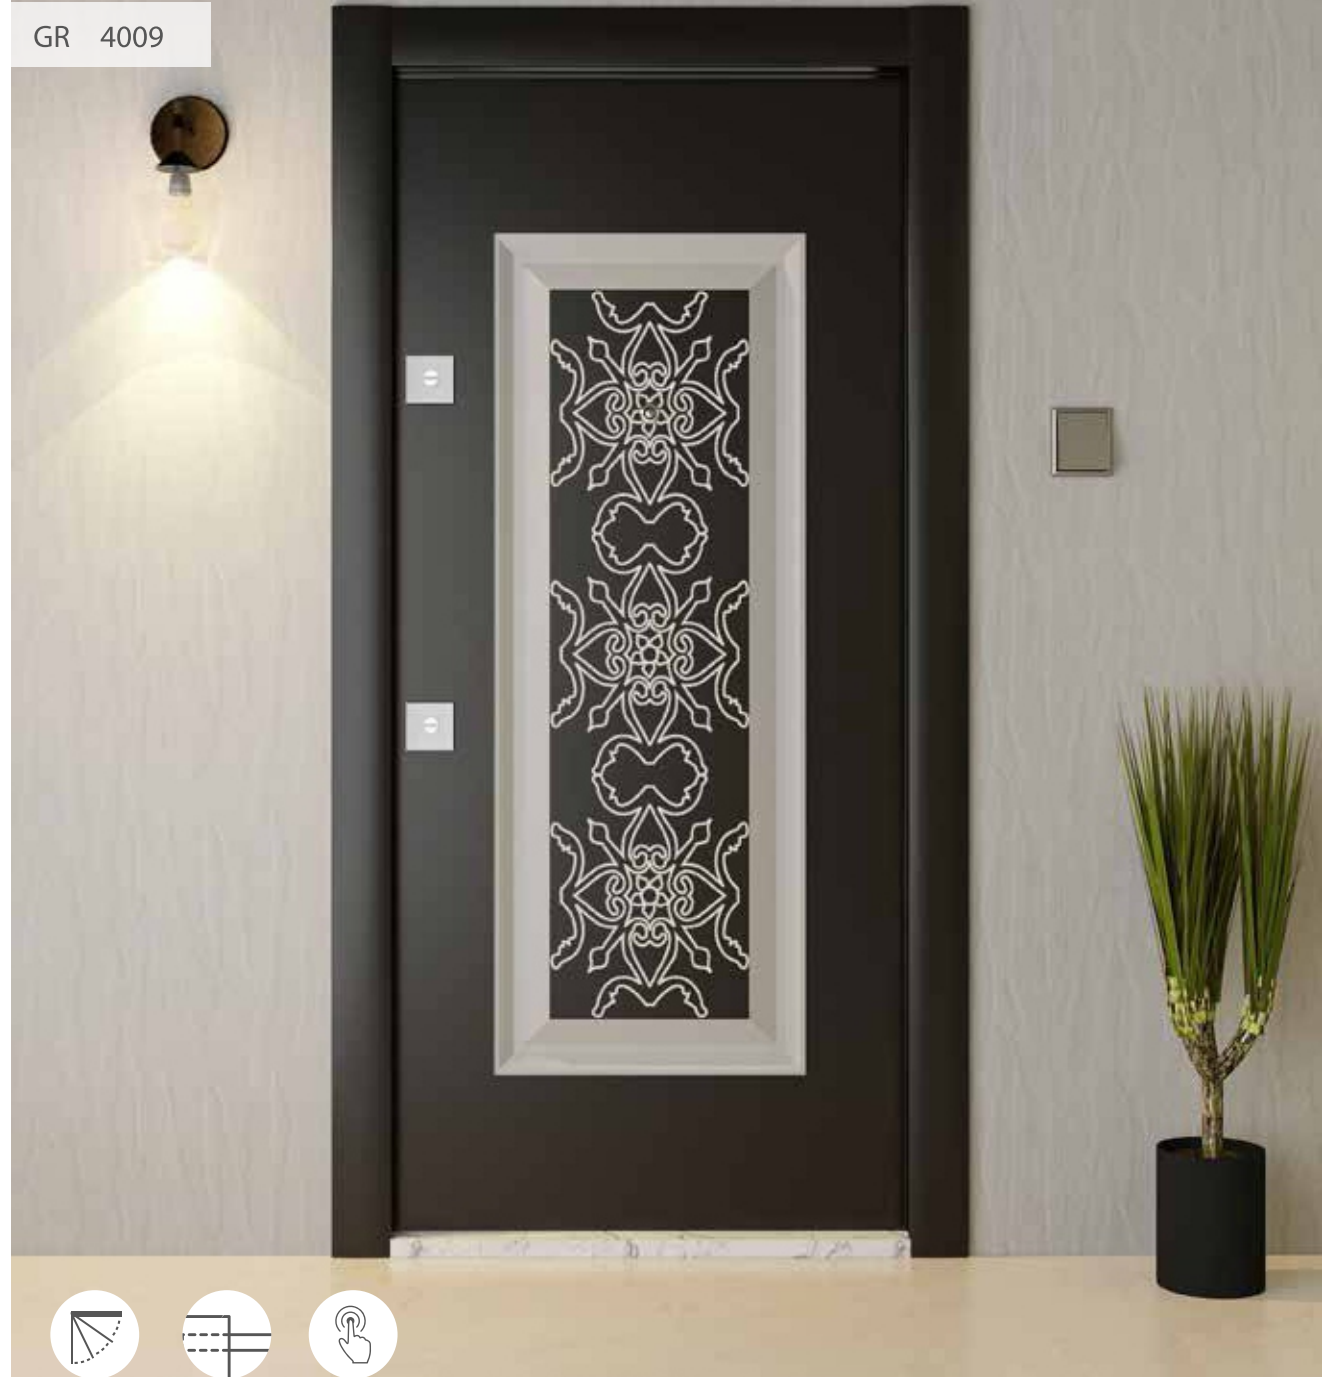

ELITE RUSTIC SERIES

GR 4005

GR 4006

GR 4007

GR 4008

GR 4009

Soft Closing

Fully Opening