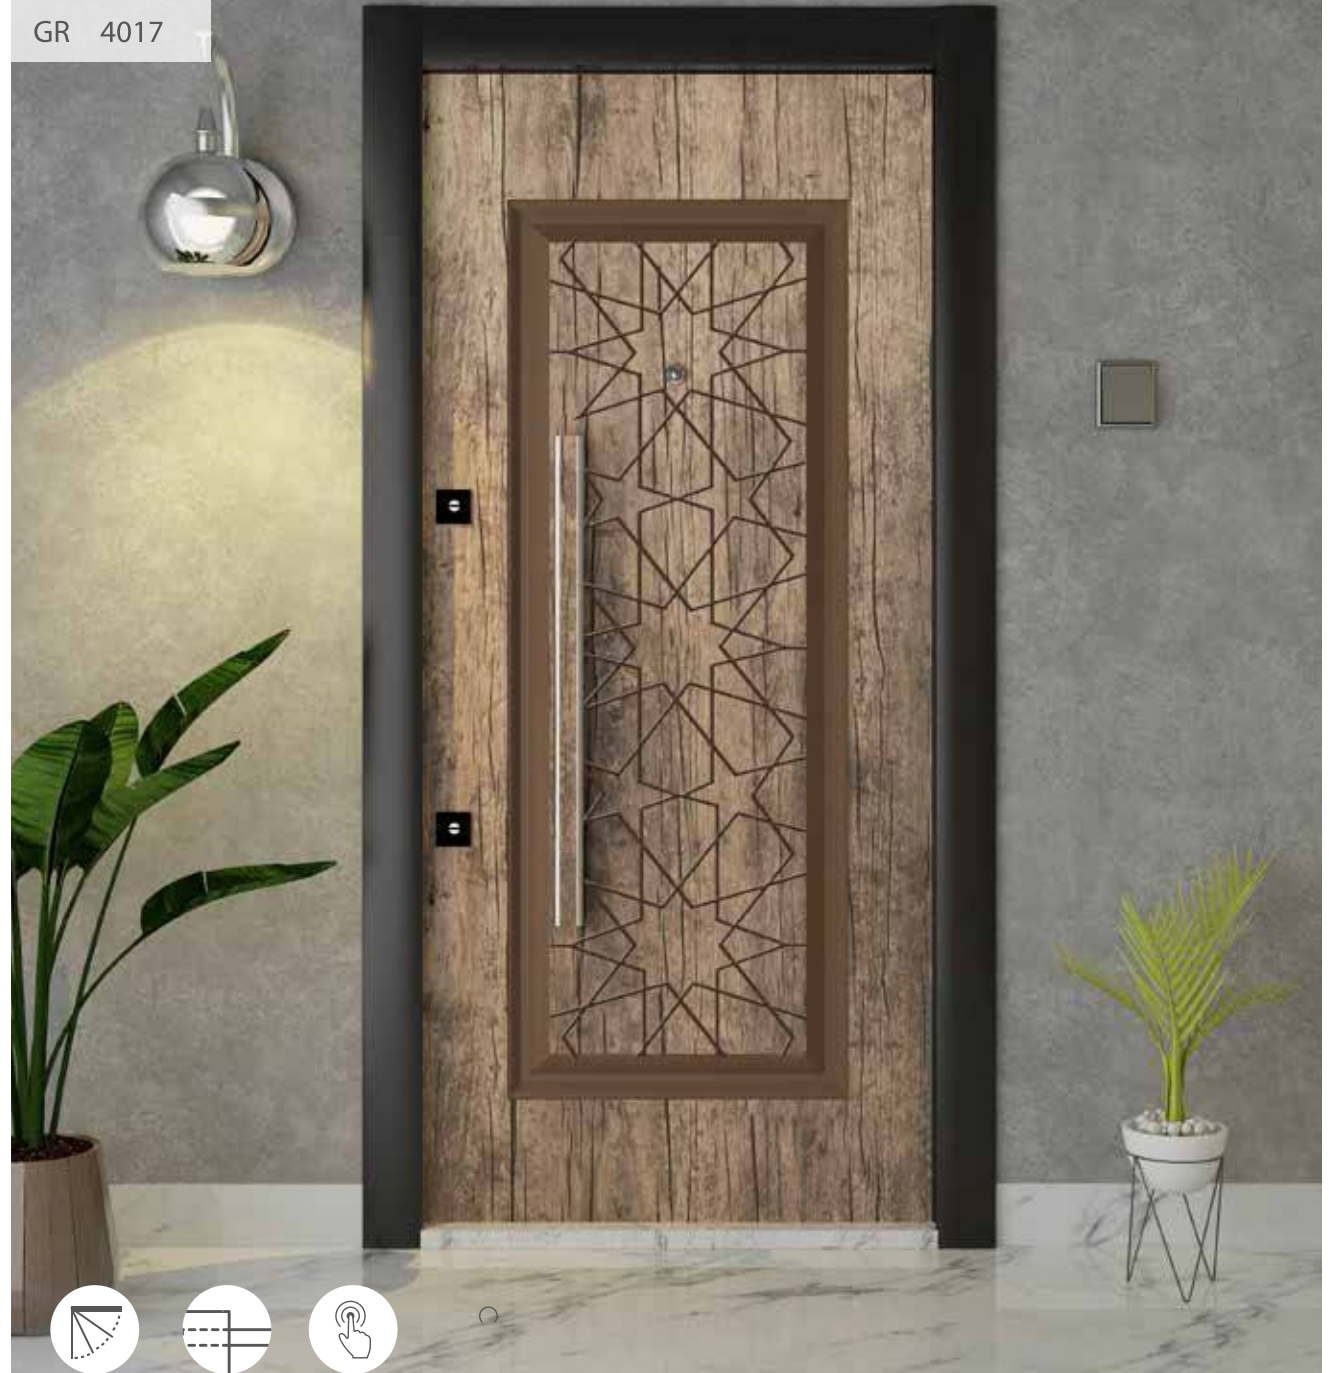

Tip-On

ELITE RUSTIC SERIES

GR 4014

GR 4015

GR 4016

GR 4017

Soft Closing

Fully Opening