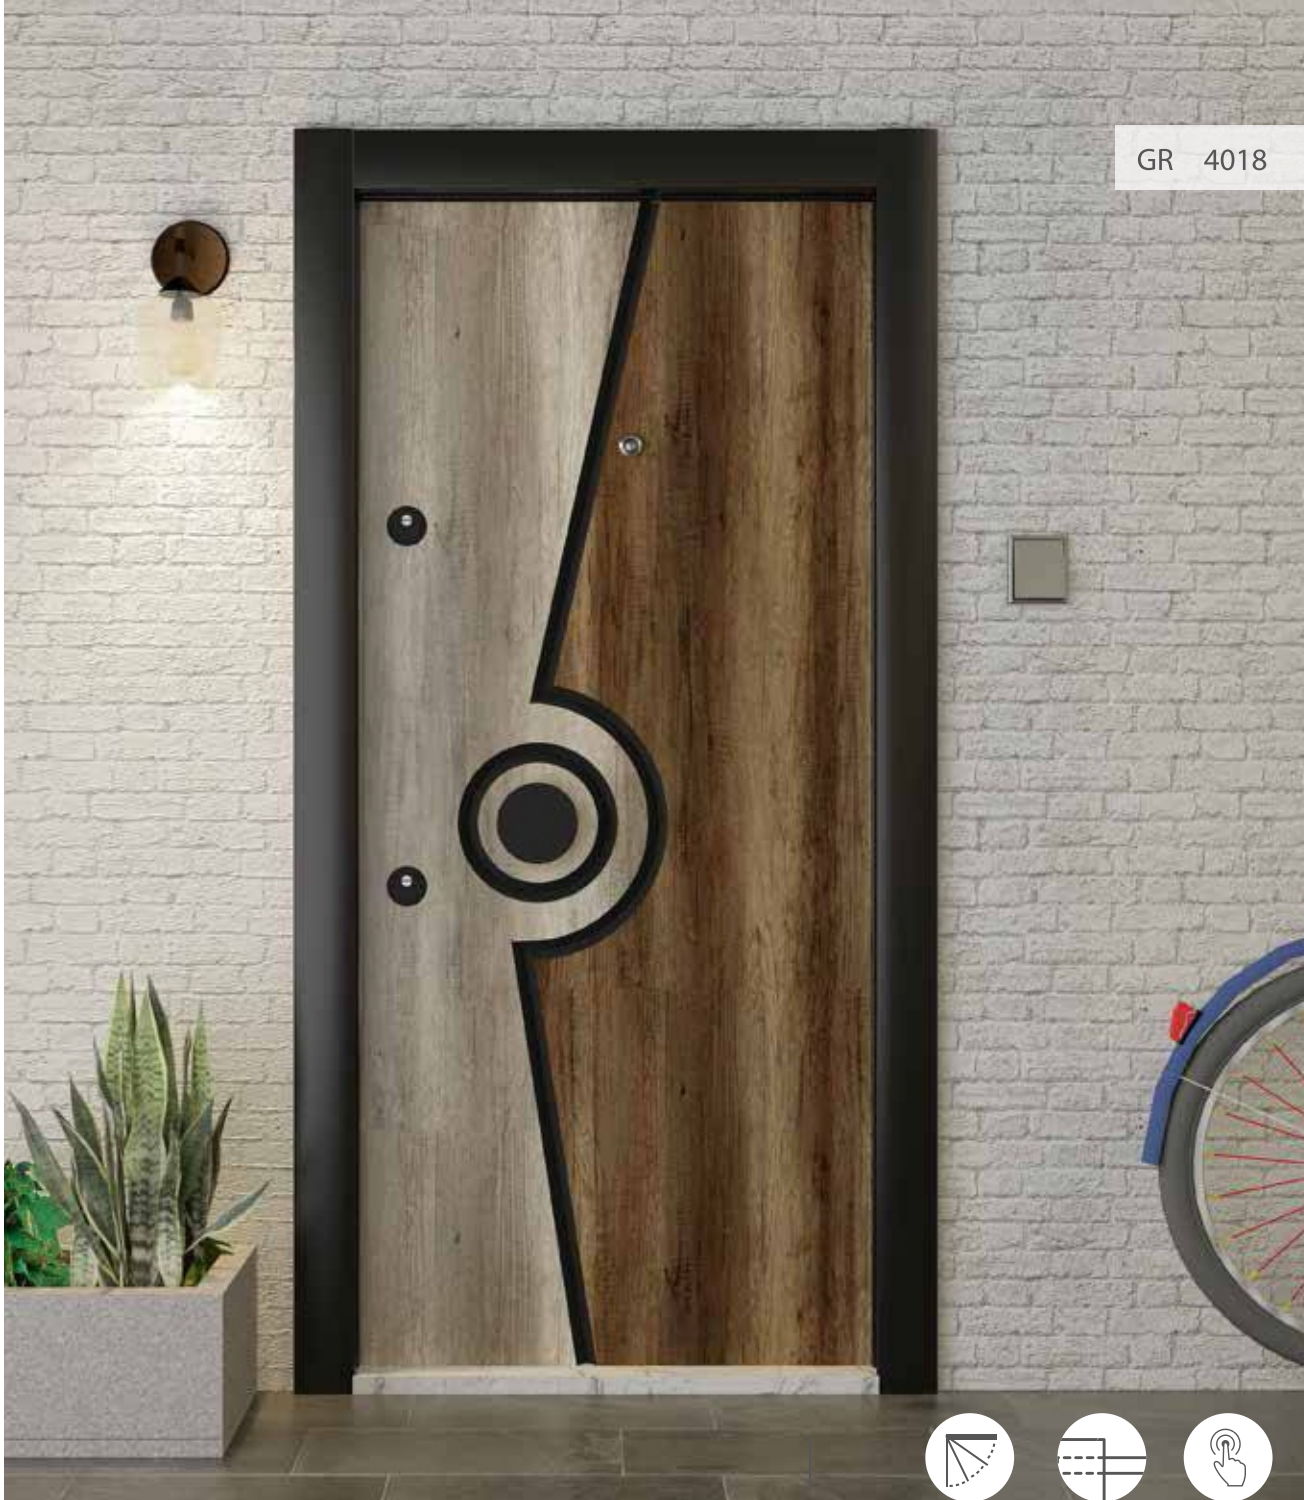

GR 4018

ELITE RUSTIC SERIES

GR 4019

GR 4020

GR 4021

GR 4022

Soft Closing

Fully Opening

Tip-On